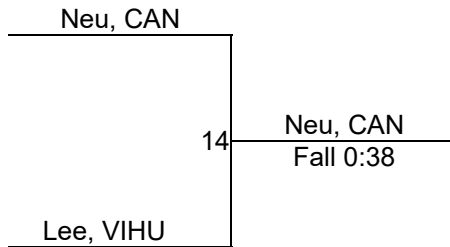

MCM Invitational 2020-2021

Girls 132-140

Round 1