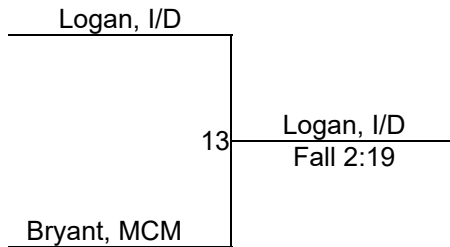

MCM Invitational 2020-2021

Girls 130-132

Round 1