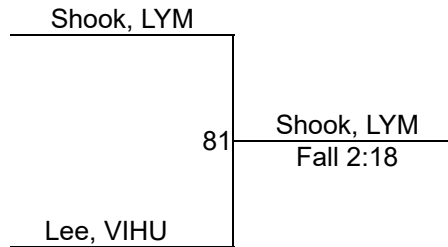

MCM Invitational 2020-2021

Girls 132-140

Round 1

Round 2

Round 3

WRESTLERS

Emma Neu, CAN, 5-4, 12

Morgan Lee, VIHU, 3-4, 10

Kennadee Shook, LYM, 10-0, 11

Kennadee Shook, LYM, 10-0, 11

1ST

Emma Neu, CAN, 5-4, 12

2ND

Morgan Lee, VIHU, 3-4, 10

3RD