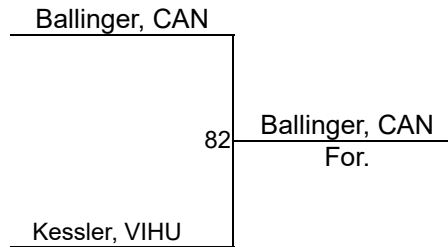

MCM Invitational 2020-2021

Girls 145-150

Round 1

Round 2

Round 3

WRESTLERS

Sidney Wog, CAN, 4-5, 10

Ella Kessler, VIHU, 0-7, 9

Carly Ballinger, CAN, 6-0, 9

Carly Ballinger, CAN, 6-0, 9

1ST

Sidney Wog, CAN, 4-5, 10

2ND

Ella Kessler, VIHU, 0-7, 9

3RD