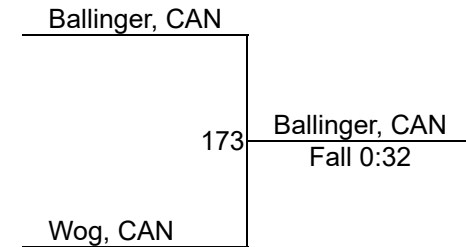

Round 3

WRESTLERS

Sidney Wog, CAN, 4-5, 10

Ella Kessler, VIHU, 0-7, 9

Carly Ballinger, CAN, 6-0, 9

Carly Ballinger, CAN, 6-0, 9

1ST

Sidney Wog, CAN, 4-5, 10

2ND

Ella Kessler, VIHU, 0-7, 9

3RD