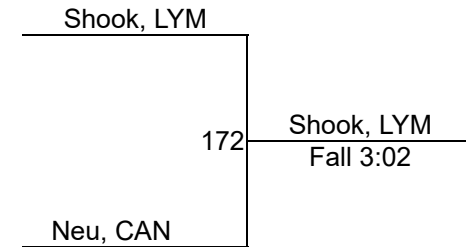

Round 3

WRESTLERS

Emma Neu, CAN, 5-4, 12

Morgan Lee, VIHU, 3-4, 10

Kennadee Shook, LYM, 10-0, 11

Kennadee Shook, LYM, 10-0, 11

1ST

Emma Neu, CAN, 5-4, 12

2ND

Morgan Lee, VIHU, 3-4, 10

3RD