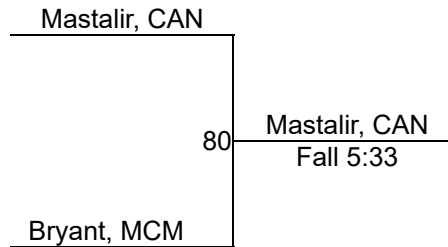

MCM Invitational 2020-2021

Girls 130-132

Round 1

Round 2

Round 3

WRESTLERS

Kyla Logan, I/D, 5-4, 8

Alexis Bryant, MCM, 3-6, 7

Rachel Mastalir, CAN, 10-1, 12

Rachel Mastalir, CAN, 10-1, 12

1ST

Kyla Logan, I/D, 5-4, 8

2ND

Alexis Bryant, MCM, 3-6, 7

3RD